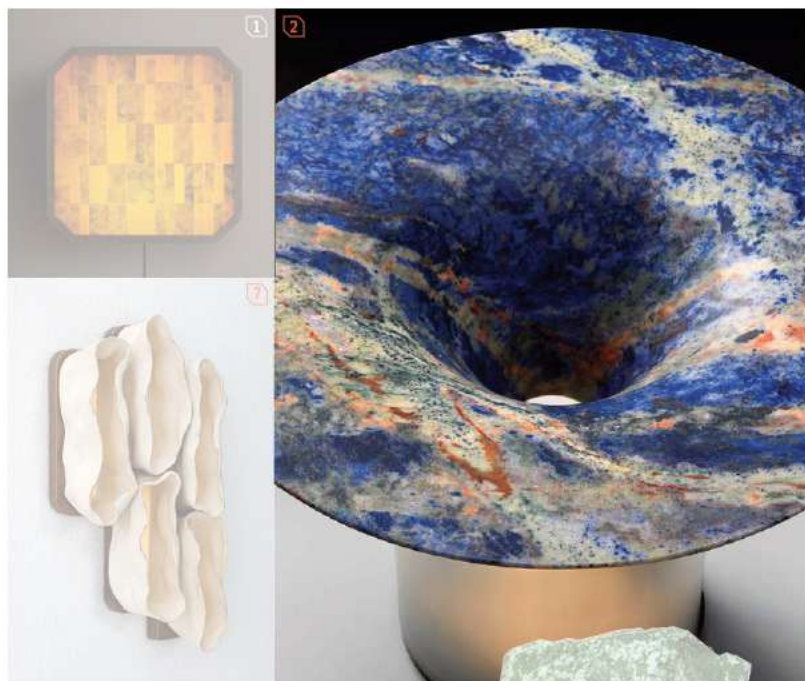

INTERIOR DESIGN[®]

FALL
2025

fall market

in tip-top shape

1. Strata surface-mount glass fixture in algae patchwork/pewter by In Common With. incommonwith.com
2. Migliore+Servetto's Strobilo lamp in Sodalite Blue marble and glass by **Neutra**. neutra.design
3. Light Bean limited-edition handcrafted plug-in light made from North American oak by Katerina Kopytina Studio. light-bean.com
4. Man Ray's reissued La Lune Sous le Chapeau lamps with powder-coated metal structure and parchment-effect or fabric-covered PVC shade by Warli. warli.it
5. Unfurl brass lamp with iridescent sienna glass diffusers by Bec Brittain through Colony. goodcolony.com
6. Fiber handmade-paper table lamp in Lily Pad by Samuel Aguirre. samindaman.com
7. Vessels Gali handcrafted wall sconces in ceramic and brass by Nader Gammass. nadergammass.com ➔

rare beauty

Levelled-up lighting in unexpected materials