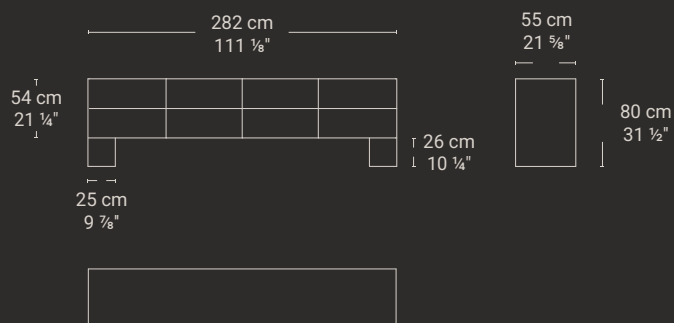

Onis

ONIC001 Onis Mobile contenitore 282x55x80 Nuvolato Opaco Gold / Silver
Onis Storage Unit 282x55x80 Matt Cloudy Gold / Silver

ONIC006 Onis Mobile contenitore 282x55x80 Lucido / Spazzolato
Onis Storage Unit 282x55x80 Glossy / Brushed

ONIC011 Onis Mobile contenitore 282x55x80 Calamina
Onis Storage Unit 282x55x80 Calamina