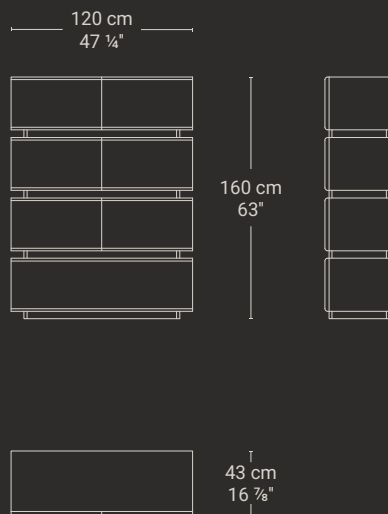

# Bau

BAUC001 Bau Mobile Contenitore 120x43x160  
Bau Storage Unit 120x43x160

specifiche prodotto/  
product specifications