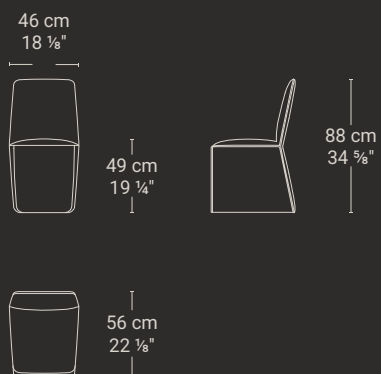

Dining chair designed by Draw Studio

Alis brings a sense of lightness and sculptural elegance to contemporary interiors. Its distinctive design is defined by three meticulously crafted metal panels that converge harmoniously around a central core. A refined interplay of symmetry and softly rounded edges outlines the chair's silhouette, resulting in a piece that combines elegance with exceptional comfort. Careful attention has been given to the upholstered elements, ensuring perfect alignment with each panel, including those at the back.

Alis

ALIC001

Alis Sedia da pranzo 46x56x88 Nuvolato Fumé nero
Alis Dining chair 46x56x88 Cloudy Smoked Black

specifiche prodotto/
product specifications